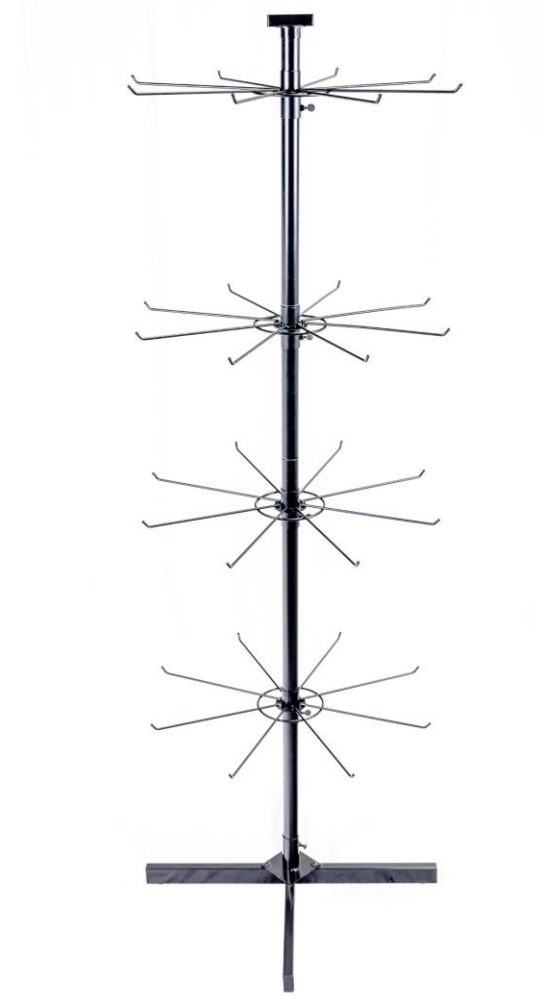

# RICH LTD. Stock POP Display Options

[Download our Catalog](#)

To see additional stock options

**MPP-HD**

**4-WAY-EXT**  
(Available with shoe shelves)

**SW-62FL**  
(Available in multiple colors  
and with shelves/accessories)